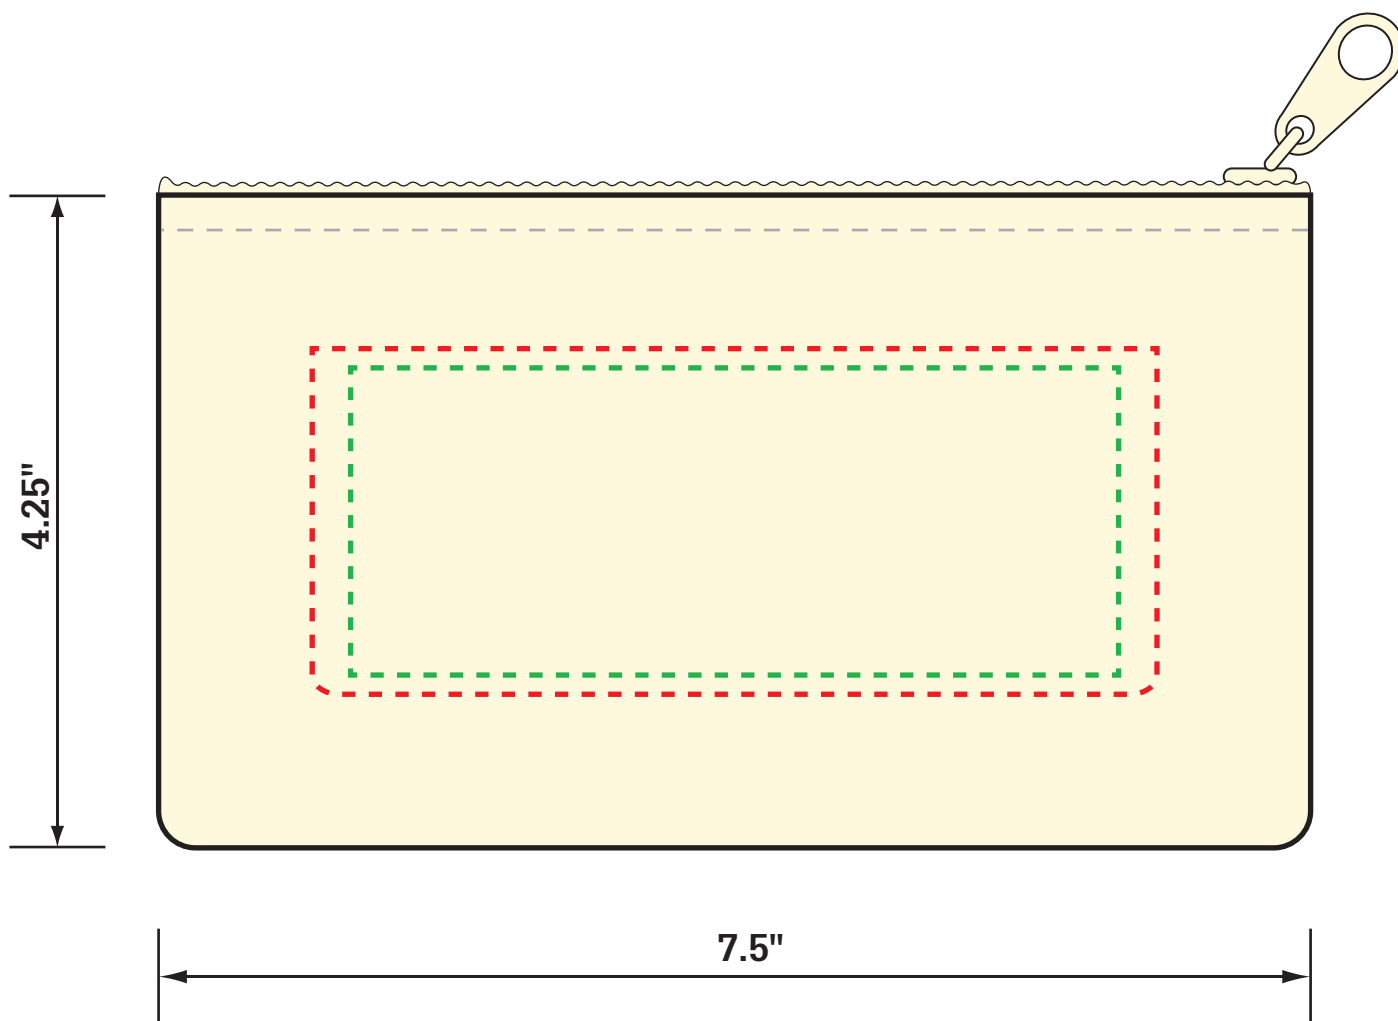

# EnvireTote®

Re-useable Tote Bags, Made in U.S.A.

**1-800-TOTE BAG**

**Bag Style: Small Zippered Pouch**

**Suggested Size: 5"W x 2"H**

**Max Size: 5.5"W x 2.25"H\*\***

**\*\*Shape of the artwork may affect max potential size**

**Bleed: Additional 0.5" of art beyond the bag size**

**on all sides**

## Paper Proof

**This proof is for artwork and placement only. Please check bag specifics with your Sales Order attached to this e-mail.**

I approve the artwork size and placement, and I understand that my design may shift up to 0.5" in any direction:

---

Customer Signature

\*thread color is representation only-thread color will match bag\*  
**\*any print larger than 16"W x 15"H will be a Jumbo Print\***