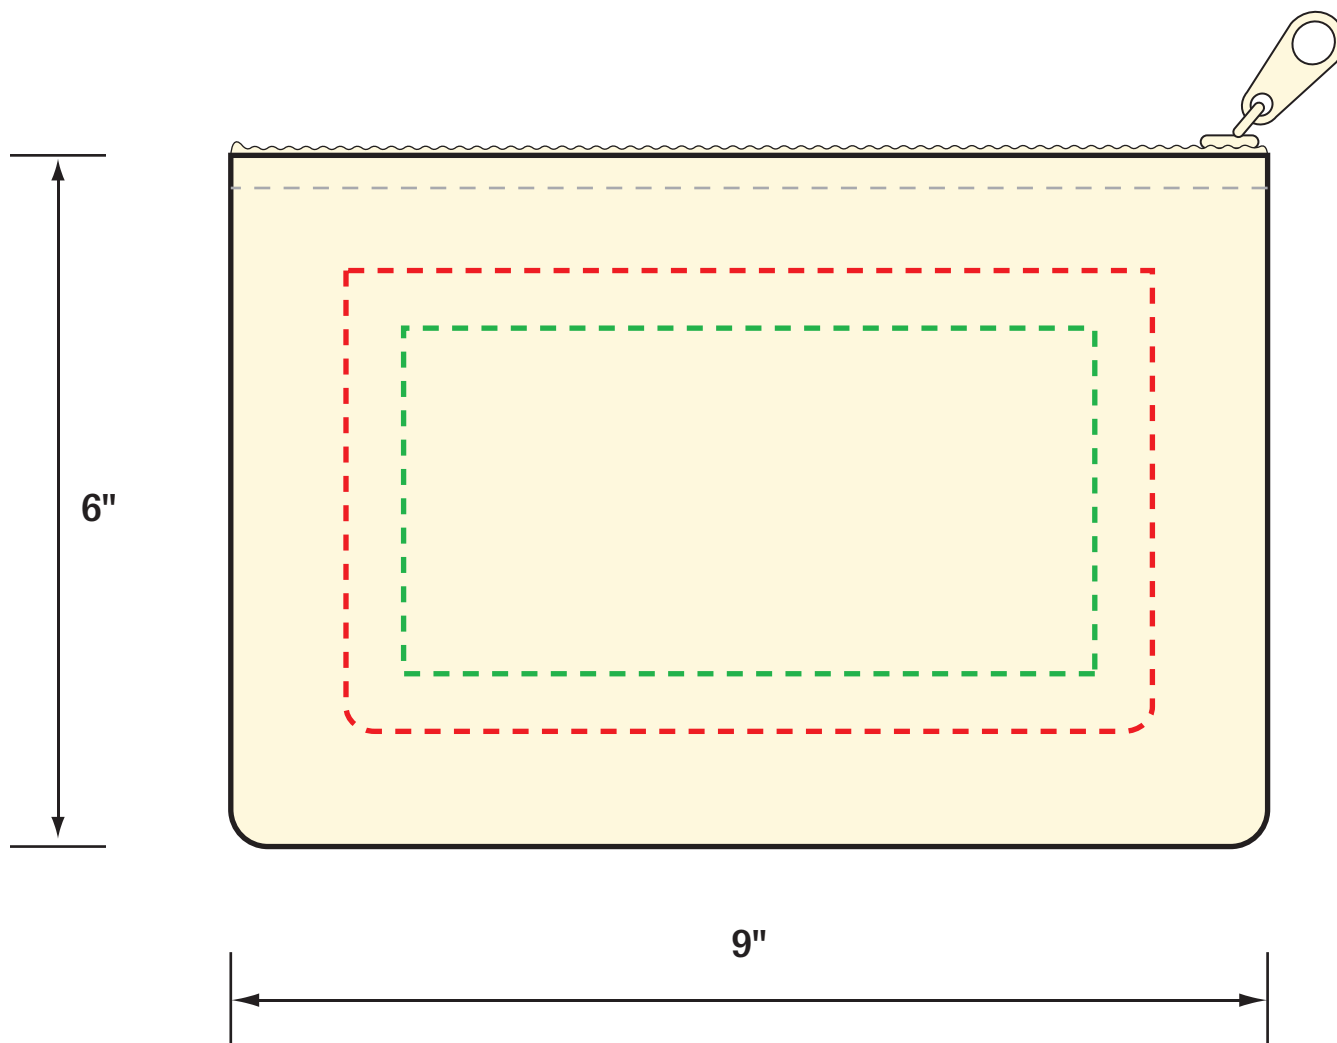

EnvireTote®

Re-useable Tote Bags, Made in U.S.A.

1-800-TOTE BAG

Bag Style: Large Zippered Pouch

Suggested Size: 6"W x 3"H

Max Size: 7"W x 4"H**

**Shape of the artwork may affect max potential size

Bleed: Additional 0.5" of art beyond the bag size

on all sides

Paper Proof

This proof is for artwork and placement only. Please check bag specifics with your Sales Order attached to this e-mail.

I approve the artwork size and placement, and I understand that my design may shift up to 0.5" in any direction:

_____
Customer Signature

thread color is representation only-thread color will match bag
any print larger than 16"W x 15"H will be a Jumbo Print