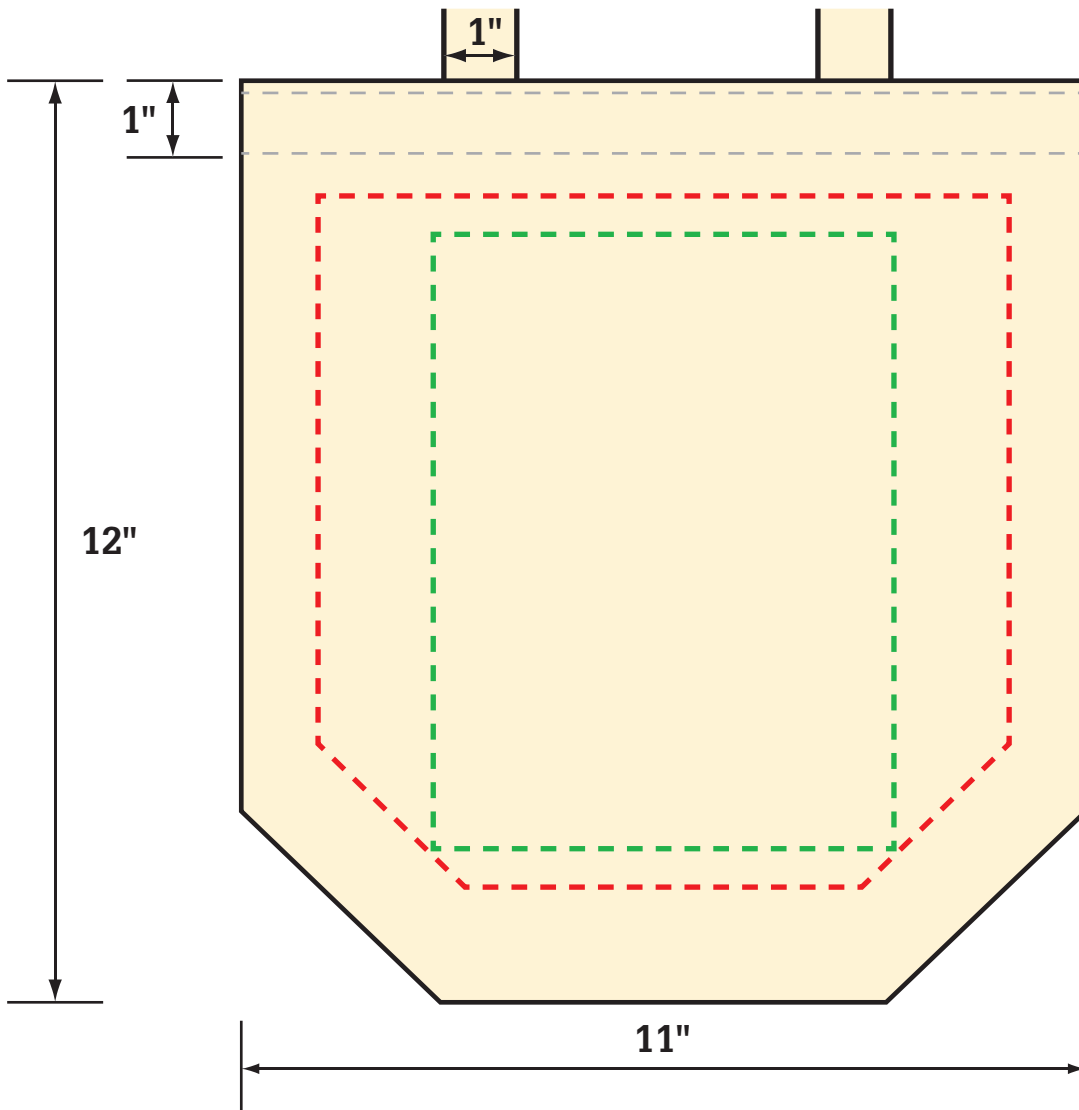

EnvireTote®

Re-useable Tote Bags, Made in U.S.A.

1-800-TOTE BAG

Bag Style: Wine Bottle Bag, 4 Bottle

Suggested Size: 6"W x 8"H

Max Size: 9"W x 9"H**

**Shape of the artwork may affect max potential size

Bleed: Additional 0.5" of art beyond the bag size

on all sides

Paper Proof

This proof is for artwork and placement only. Please check bag specifics with your Sales Order attached to this e-mail.

I approve the artwork size and placement, and I understand that my design may shift up to 0.5" in any direction:

_____
Customer Signature

thread color is representation only-thread color will match bag

any print larger than 16"W x 15"H will be a Jumbo Print