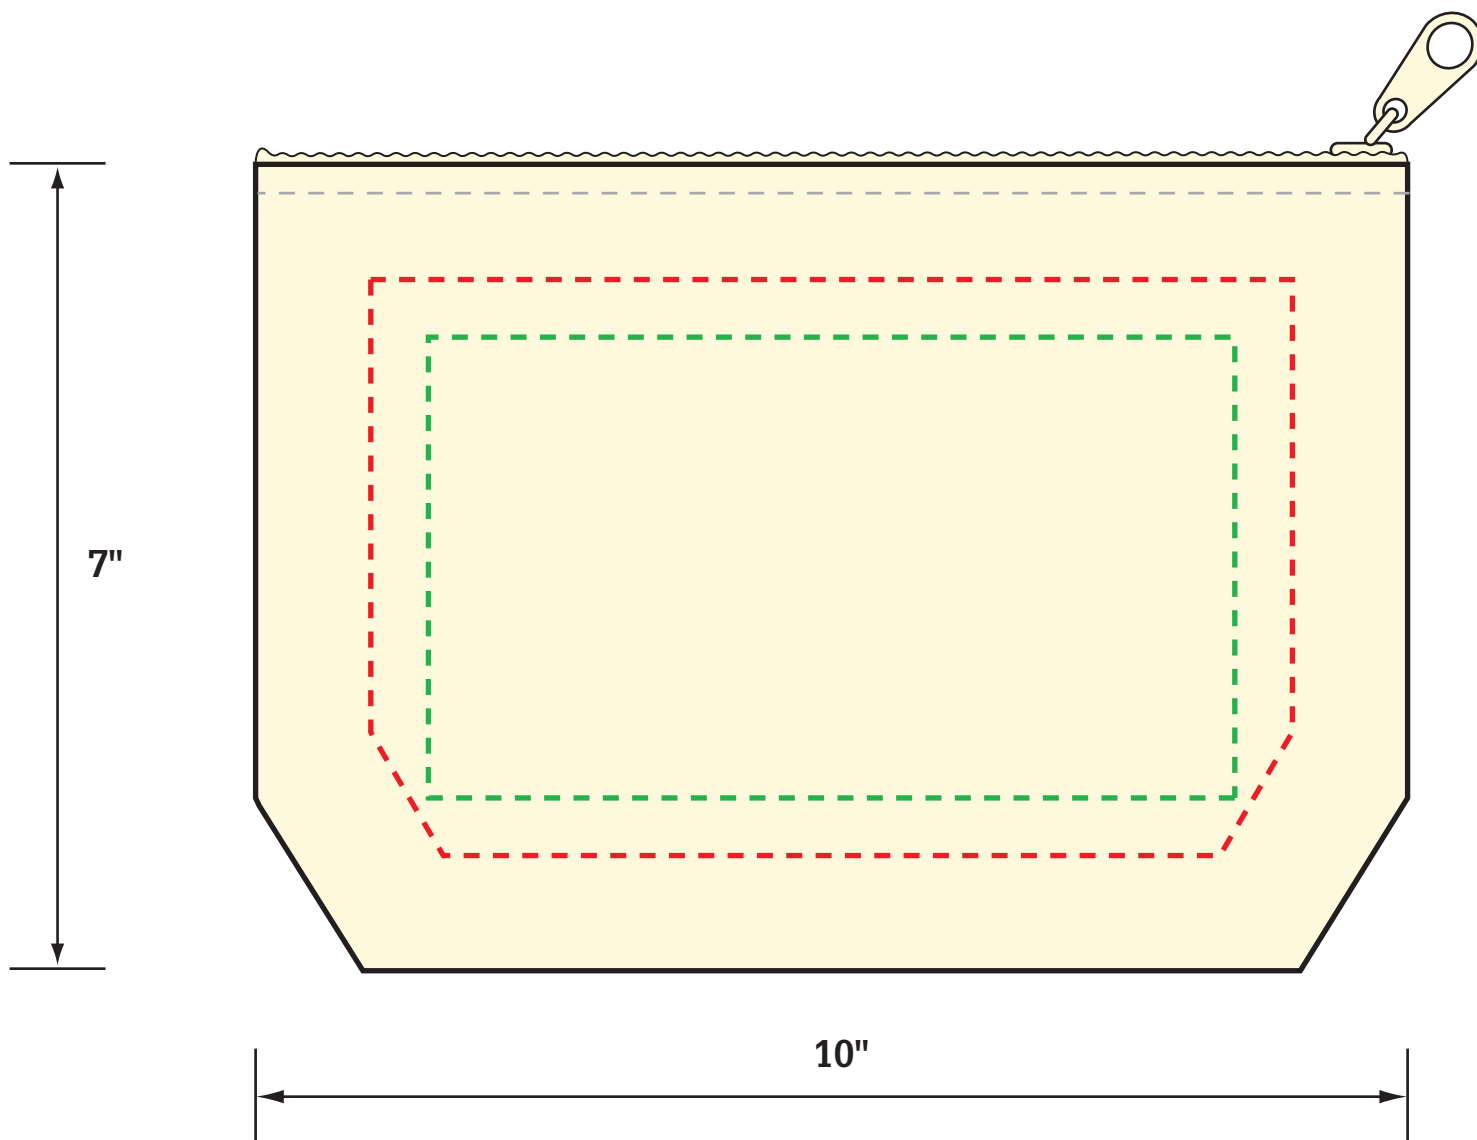

EnvireTote®

Re-useable Tote Bags, Made in U.S.A.

1-800-TOTE BAG

Bag Style: Travel Pouch

Suggested Size: 7"W x 4"H

Max Size: 8"W x 5"H**

****Shape of the artwork may affect max potential size**

Bleed: Additional 0.5" of art beyond the bag size

on all sides

Paper Proof

This proof is for artwork and placement only. Please check bag specifics with your Sales Order attached to this e-mail.

I approve the artwork size and placement, and I understand that my design may shift up to 0.5" in any direction:

Customer Signature

thread color is representation only-thread color will match bag
any print larger than 16"W x 15"H will be a Jumbo Print