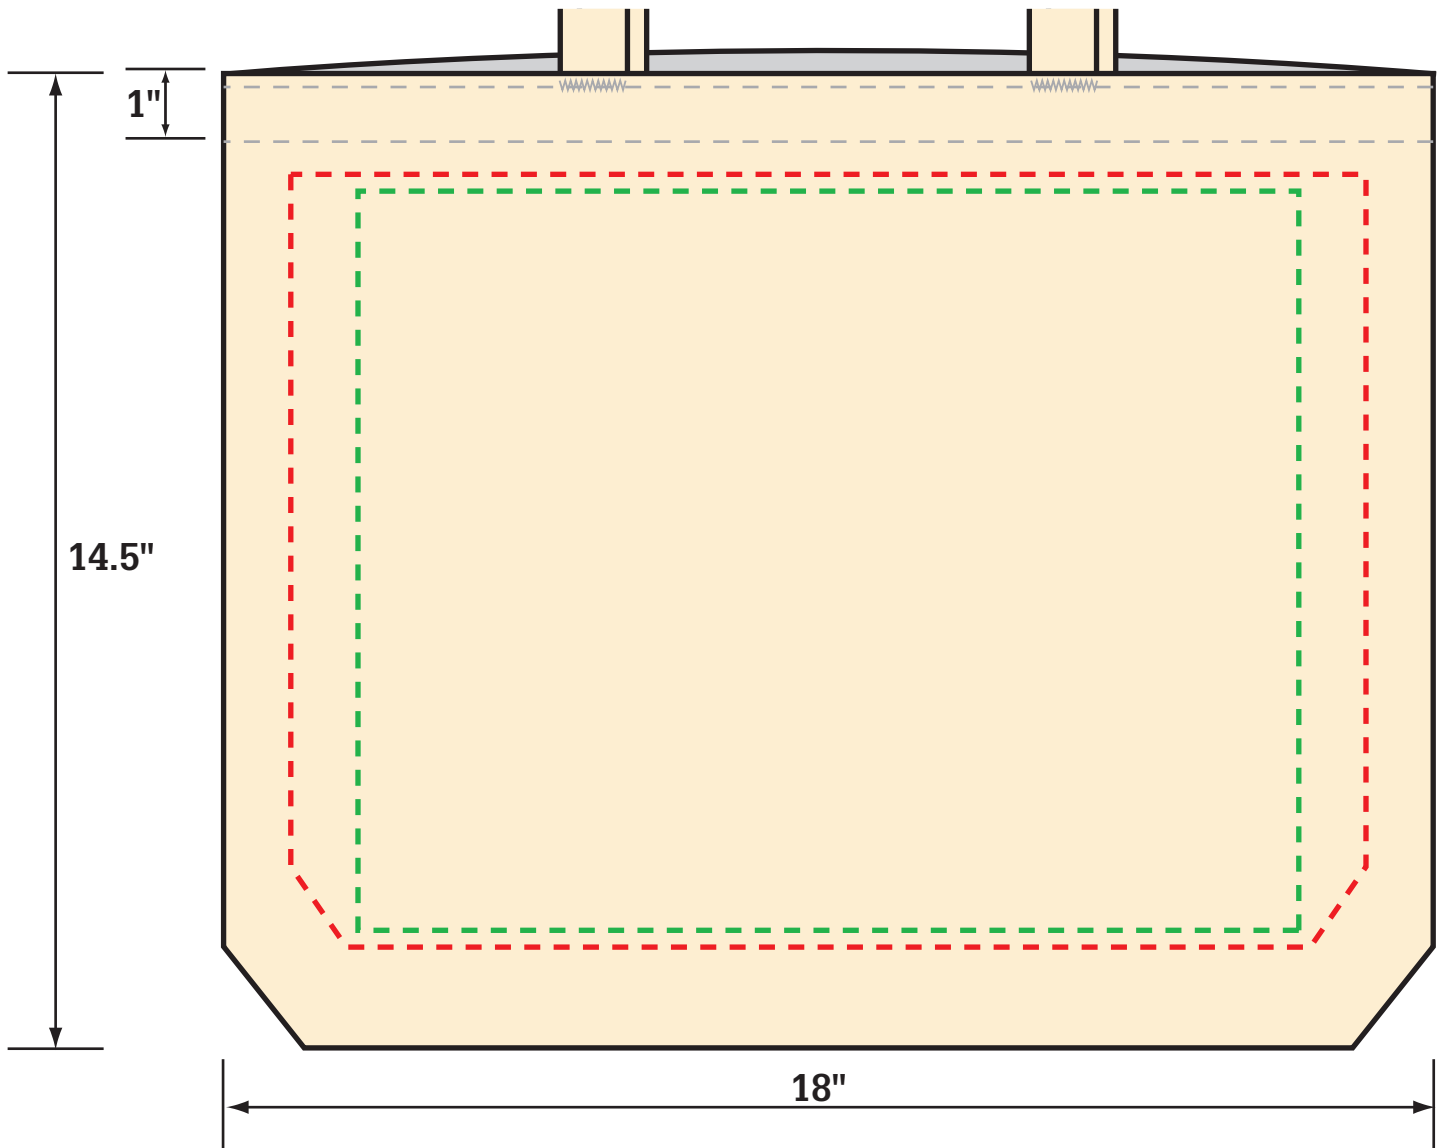

EnvireTote®

Re-useable Tote Bags, Made in U.S.A.

1-800-TOTE BAG

Bag Style: Shoulder Tote

Suggested Size: 14"W x 11"H

Max Size: 16"W x 11.5"H**

****Shape of the artwork may affect max potential size**

Bleed: Additional 0.5" of art beyond the bag size

on all sides

Paper Proof

This proof is for artwork and placement only. Please check bag specifics with your Sales Order attached to this e-mail.

I approve the artwork size and placement, and I understand that my design may shift up to 0.5" in any direction:

Customer Signature

thread color is representation only-thread color will match bag
any print larger than 16"W x 15"H will be a Jumbo Print