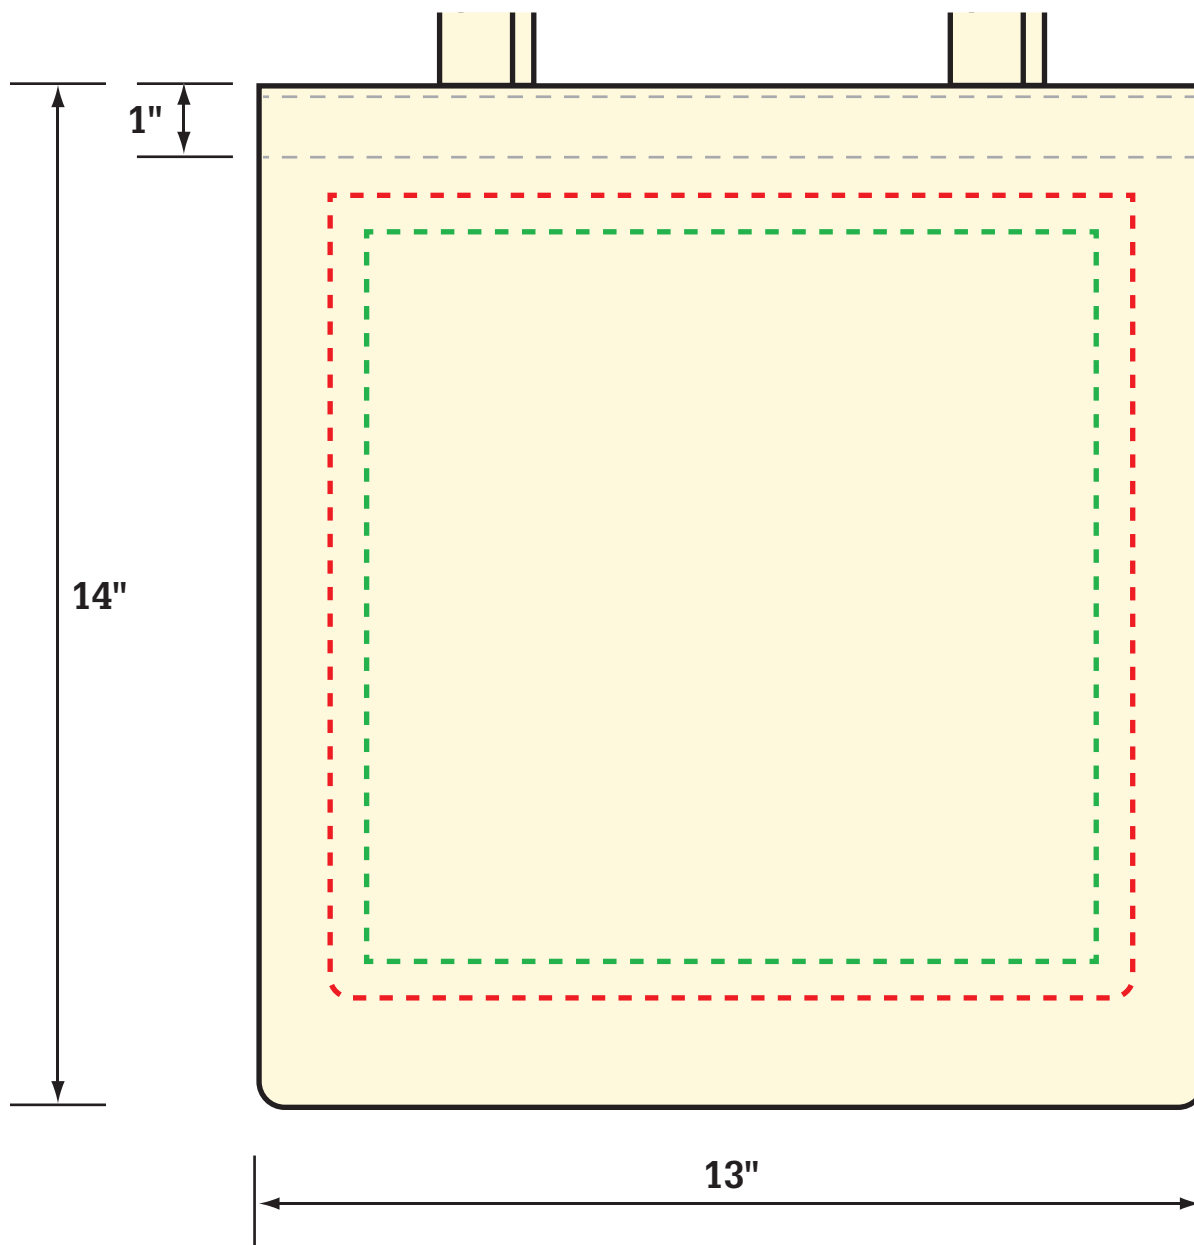

EnvireTote®

Re-useable Tote Bags, Made in U.S.A.

1-800-TOTE BAG

Bag Style: Flat Tote

Suggested Size: **10"W x 10"H**

Max Size: **11"W x 11"H****

****Shape of the artwork may affect max potential size**

Bleed: Additional 0.5" of art beyond the bag size

on all sides

Paper Proof

This proof is for artwork and placement only. Please check bag specifics with your Sales Order attached to this e-mail.

I approve the artwork size and placement, and I understand that my design may shift up to 0.5" in any direction:

Customer Signature

thread color is representation only-thread color will match bag
any print larger than 16"W x 15"H will be a Jumbo Print