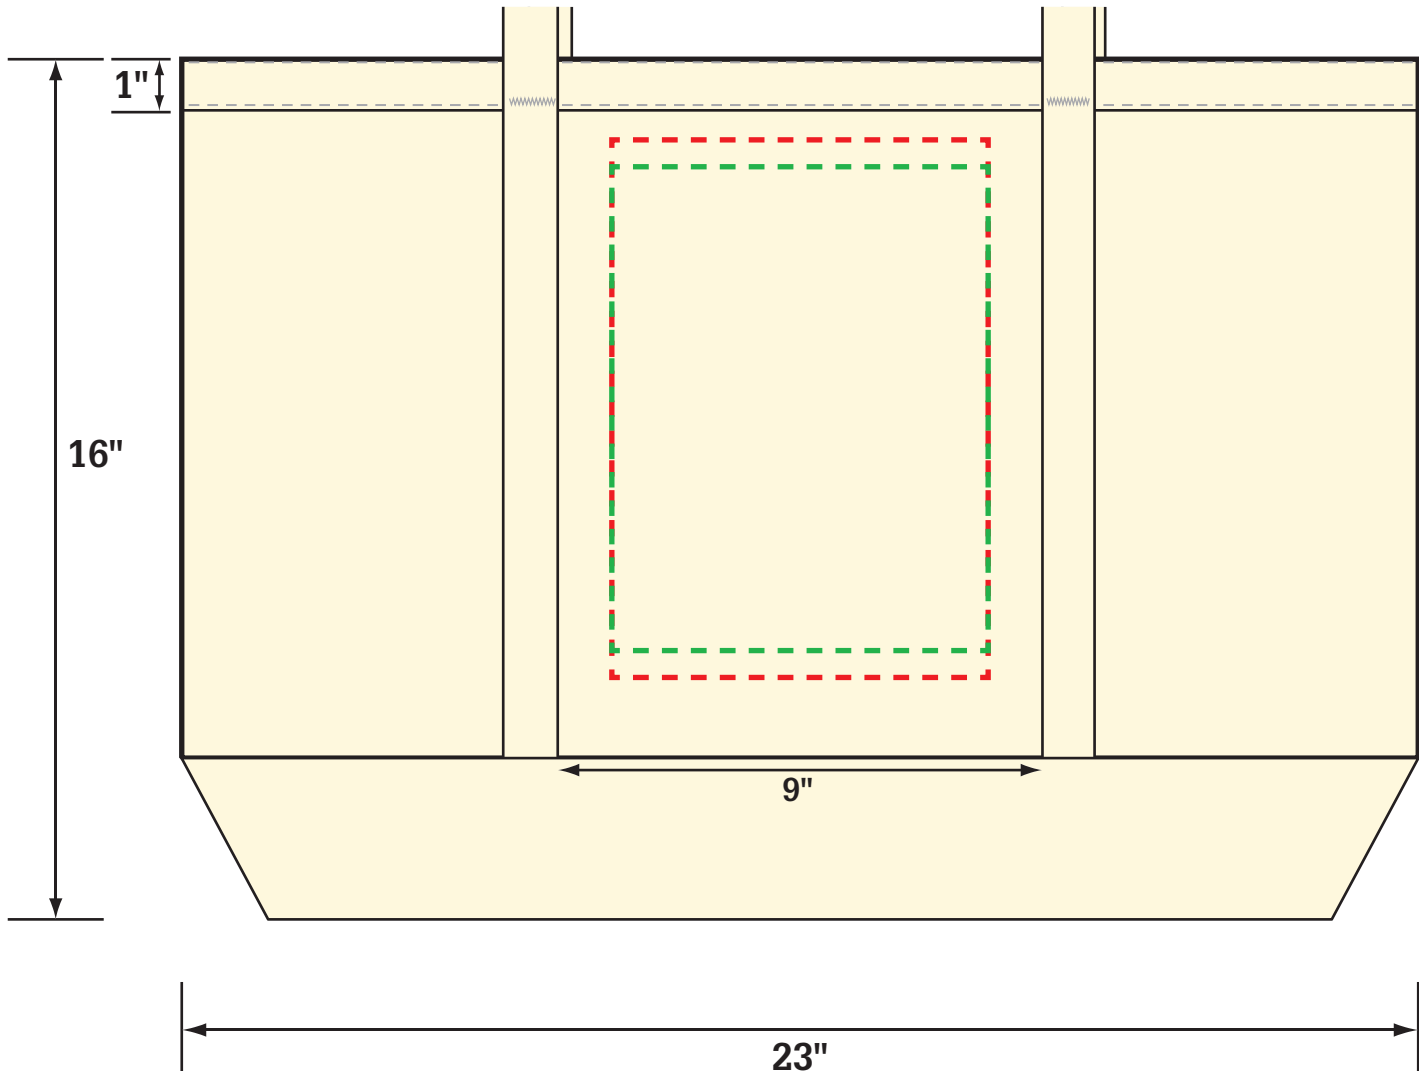

EnvireTote®

Re-useable Tote Bags, Made in U.S.A.

1-800-TOTE BAG

Bag Style: Boat Bag, XL

Suggested Size: 7"W x 9"H

Max Size: 7"W x 10"H**

**Shape of the artwork may affect max potential size

Bleed: Additional 0.5" of art beyond the bag size

on all sides

Paper Proof

This proof is for artwork and placement only. Please check bag specifics with your Sales Order attached to this e-mail.

I approve the artwork size and placement, and I understand that my design may shift up to 0.5" in any direction:

_____
Customer Signature

thread color is representation only-thread color will match bag
any print larger than 16"W x 15"H will be a Jumbo Print