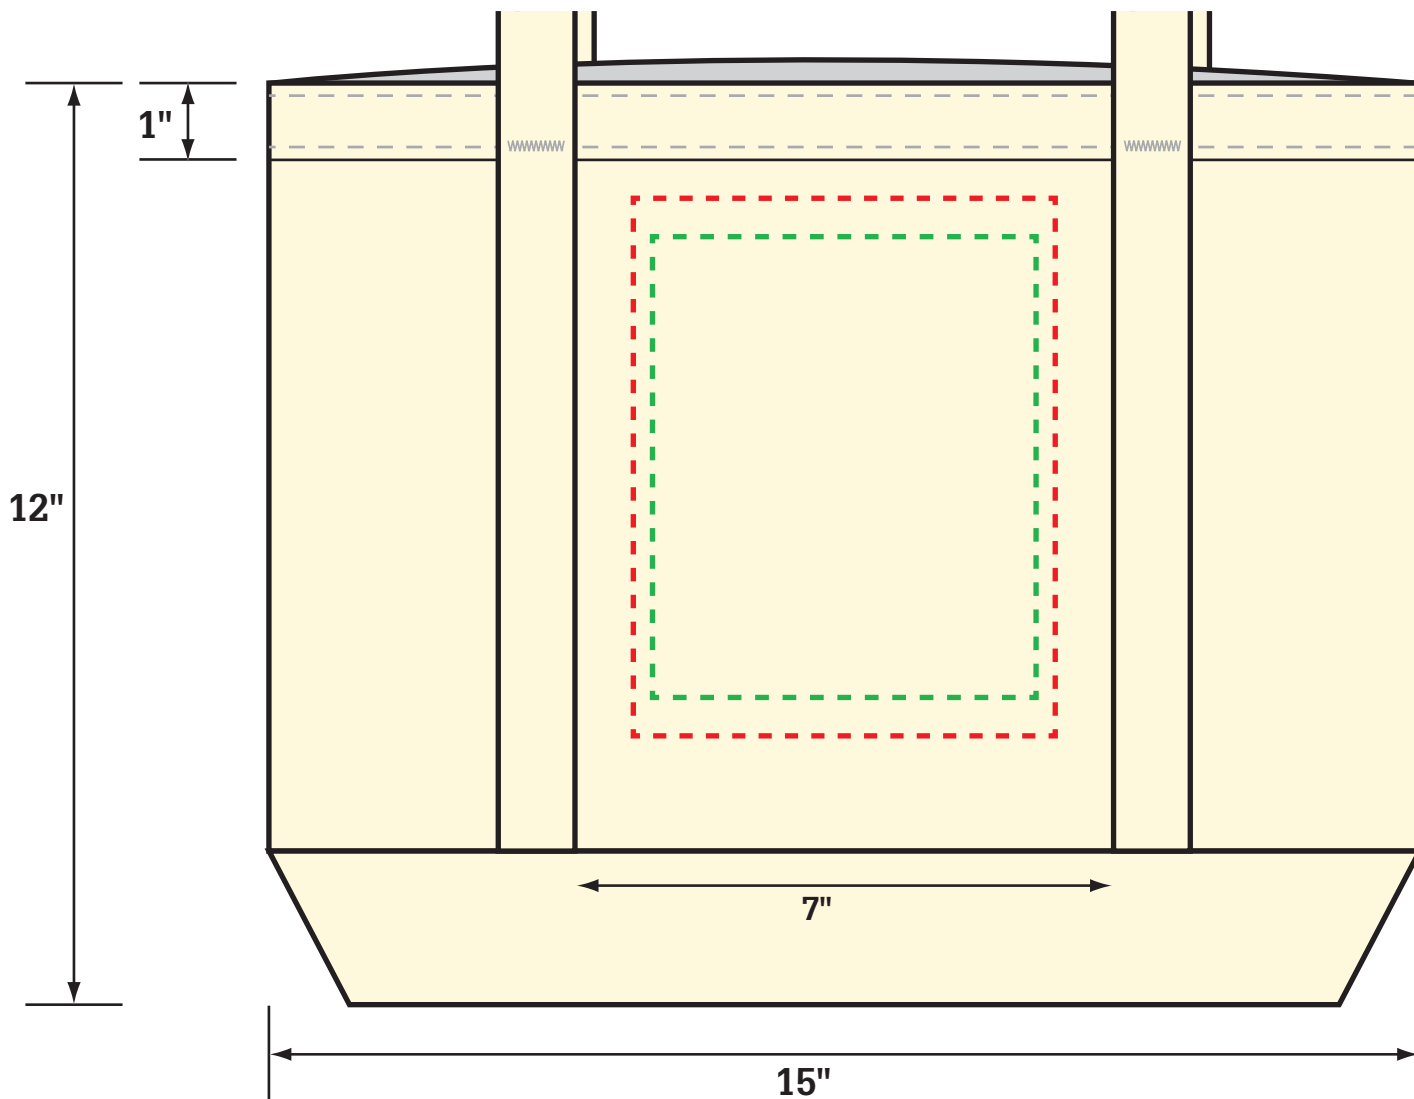

EnvireTote®

Re-useable Tote Bags, Made in U.S.A.

1-800-TOTE BAG

Bag Style: Boat Bag, Small

Suggested Size: 5"W x 6"H

Max Size: 5.5"W x 7"H**

**Shape of the artwork may affect max potential size

Bleed: Additional 0.5" of art beyond the bag size

on all sides

Paper Proof

This proof is for artwork and placement only. Please check bag specifics with your Sales Order attached to this e-mail.

I approve the artwork size and placement, and I understand that my design may shift up to 0.5" in any direction:

_____
Customer Signature

thread color is representation only-thread color will match bag

any print larger than 16"W x 15"H will be a Jumbo Print