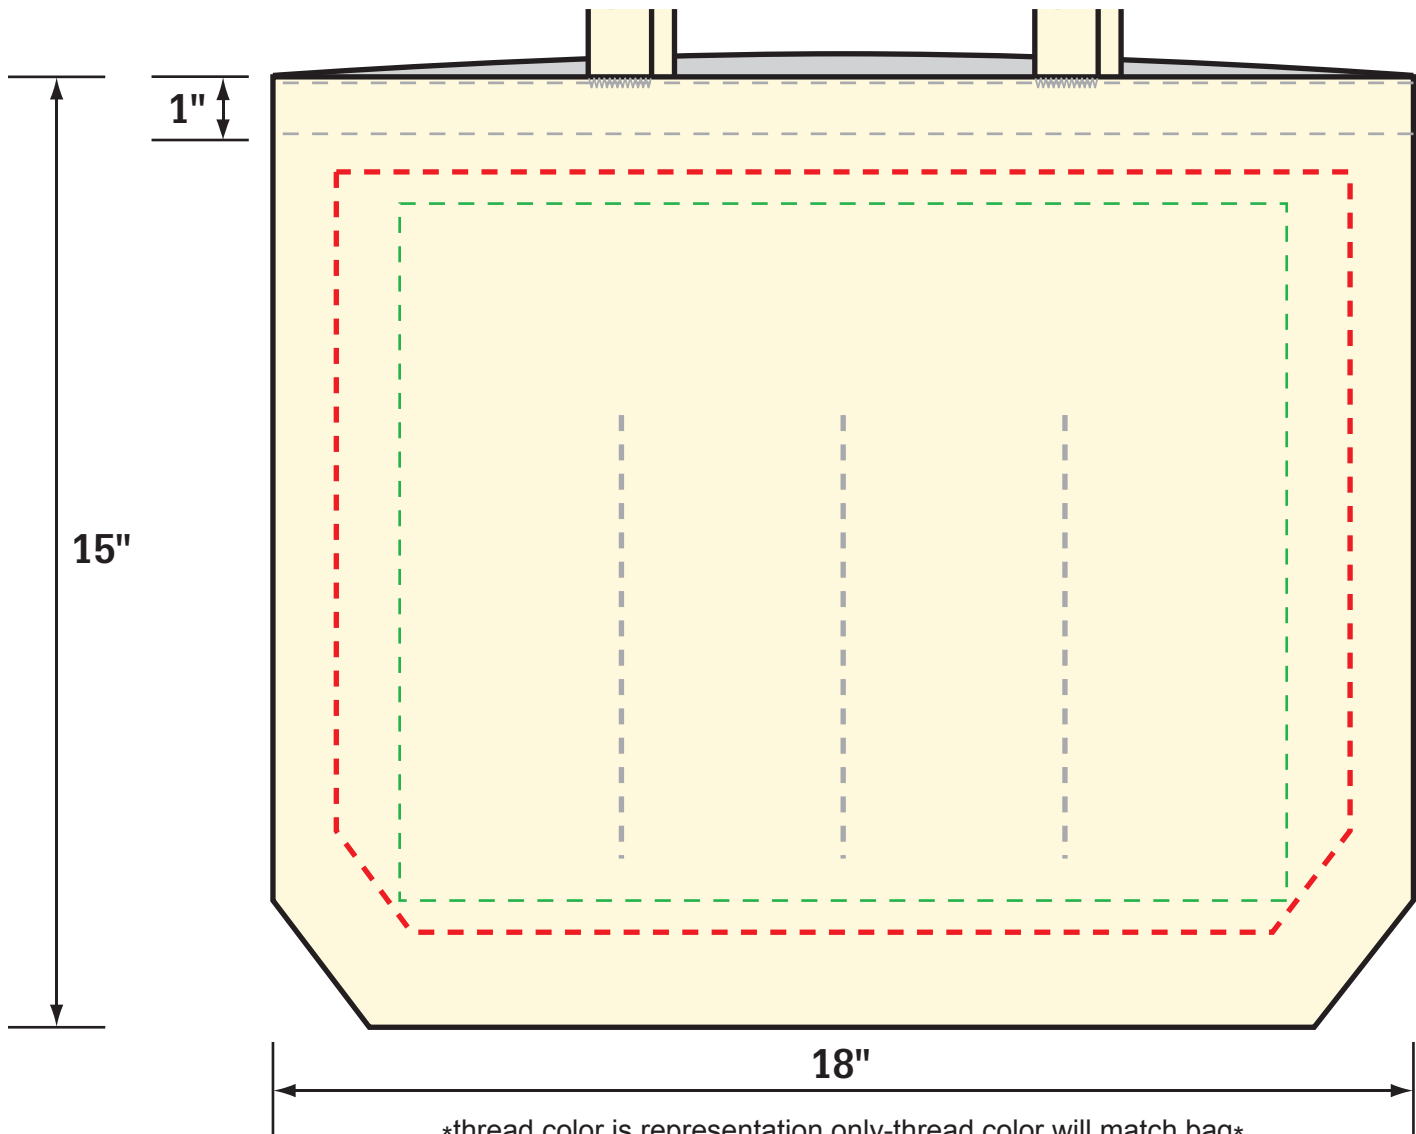

EnvireTote®

Re-useable Tote Bags, Made in U.S.A.

1-800-TOTE BAG

Bag Style: CUSTOM Wine Bag (18W x 15H x 3G)

Suggested Size: **14"W x 11"H**

Max Size: **16"W x 12"H****

****Shape of the artwork may affect max potential size**

Bleed: Additional 0.5" of art beyond the bag size

on all sides

Paper Proof

This proof is for artwork and placement only. Please check bag specifics with your Sales Order attached to this e-mail.

I approve the artwork size and placement, and I understand that my design may shift up to 0.5" in any direction:

Customer Signature

thread color is representation only-thread color will match bag
any print larger than 16"W x 15"H will be a Jumbo Print