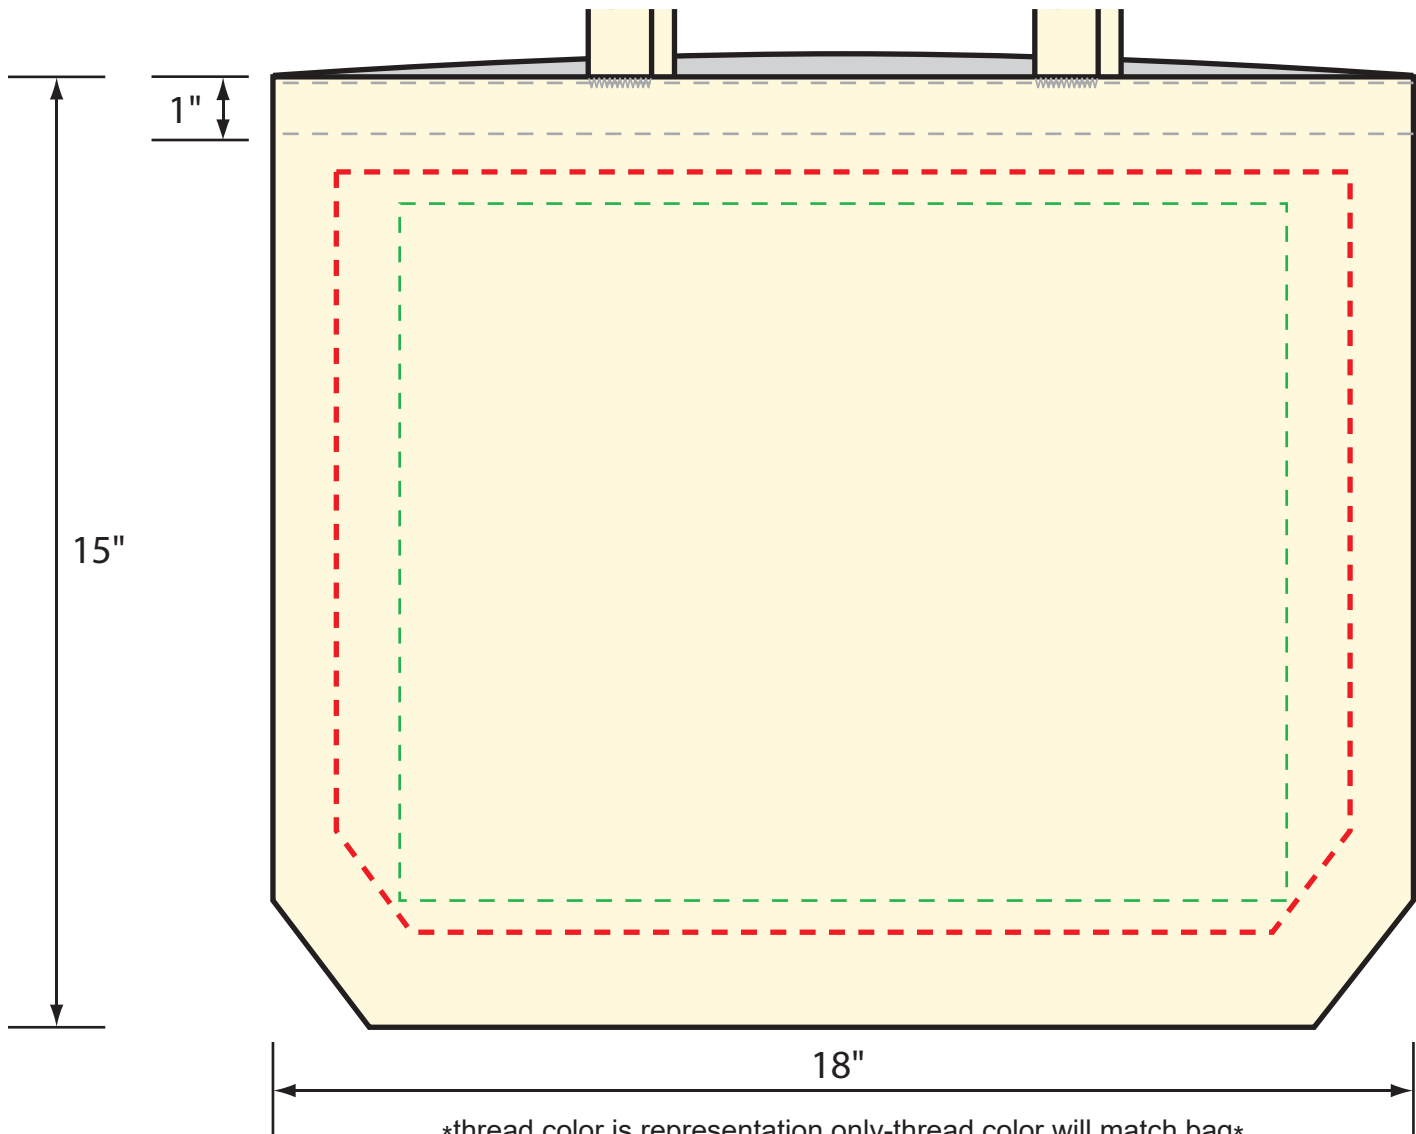

EnvireTote®

Re-useable Tote Bags, Made in U.S.A.

1-800-TOTE BAG

Bag Style: CUSTOM Wine Bag (18W x 15H x 3G)

Suggested Size: 14"W x 11"H

Max Size: 16"W x 12"H**

**Shape of the artwork may affect max potential size

Bleed: Additional 0.5" of art beyond the bag size

on all sides

Paper Proof

This proof is for artwork and placement only. Please check bag specifics with your Sales Order attached to this e-mail.

I approve the artwork size and placement, and I understand that my design may shift up to 0.5" in any direction:

Customer Signature

thread color is representation only-thread color will match bag

any print larger than 16"W x 15"H will be a Jumbo Print