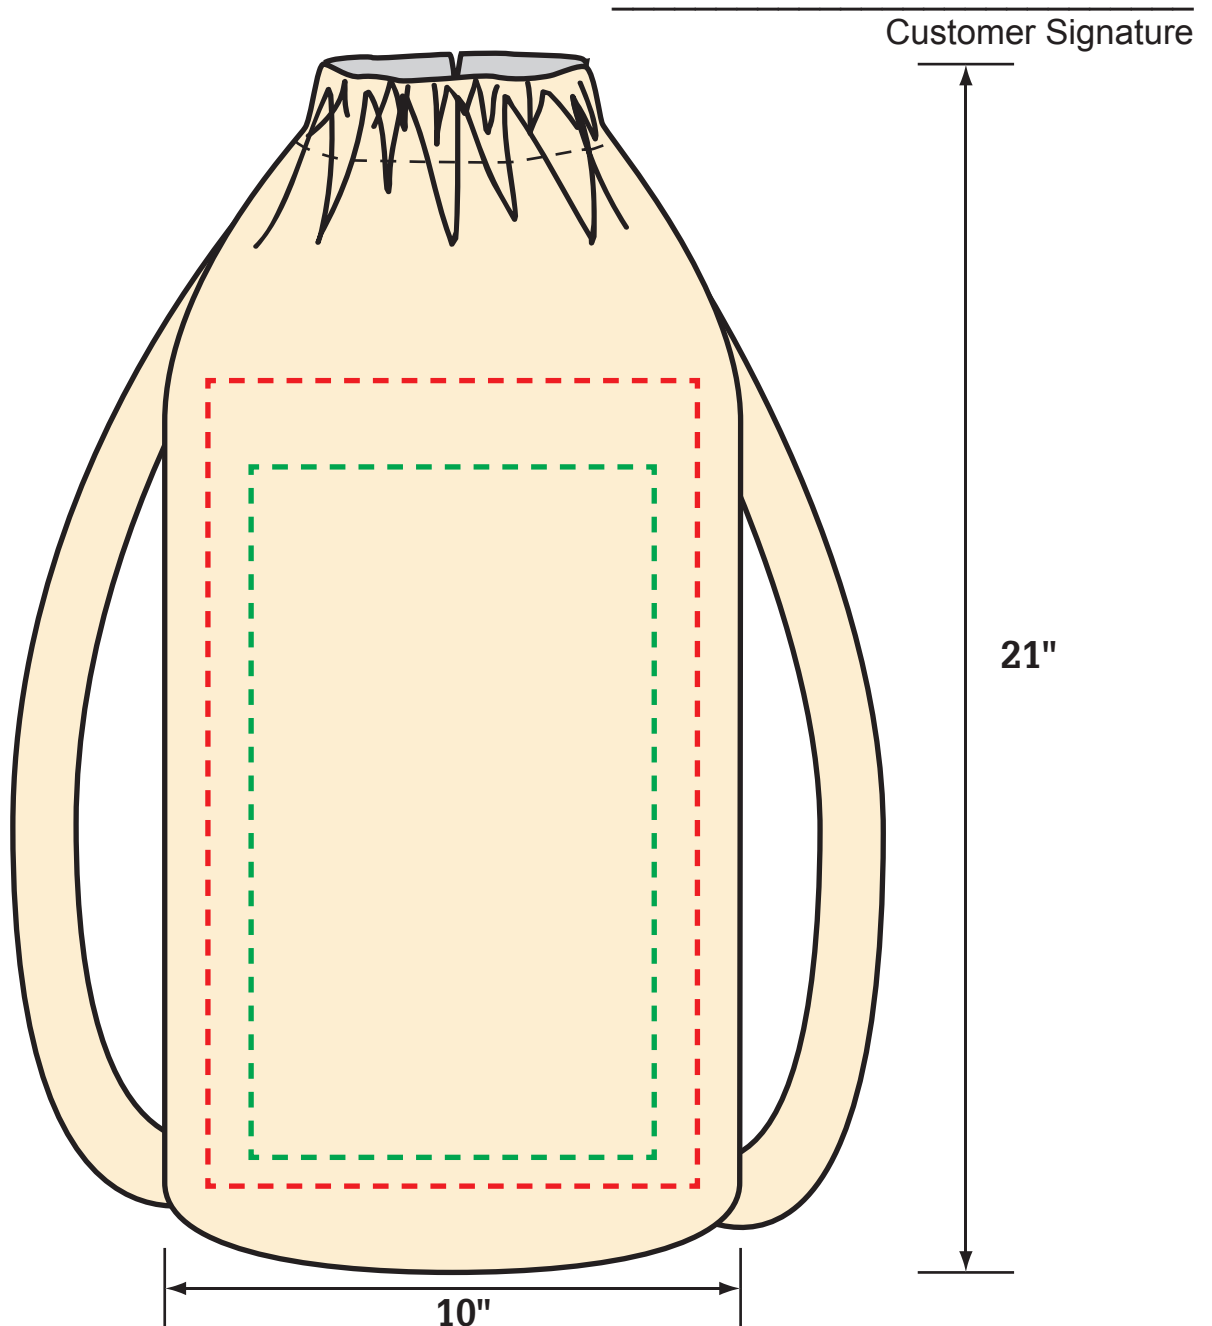

EnvireTote®

Re-useable Tote Bags, Made in U.S.A.

1-800-TOTE BAG

Bag Style: Drawtop Backpack, Large

Suggested Size: 7"W x 12"H

Max Size: 8.5"W x 14"H**

****Shape of the artwork may affect max potential size**

Bleed: Additional 0.5" of art beyond the bag size

on all sides

Paper Proof

This proof is for artwork and placement only. Please check bag specifics with your Sales Order attached to this e-mail.

I approve the artwork size and placement, and I understand that my design may shift up to 0.5" in any direction:

thread color is representation only-thread color will match bag
any print larger than 16"W x 15"H will be a Jumbo Print